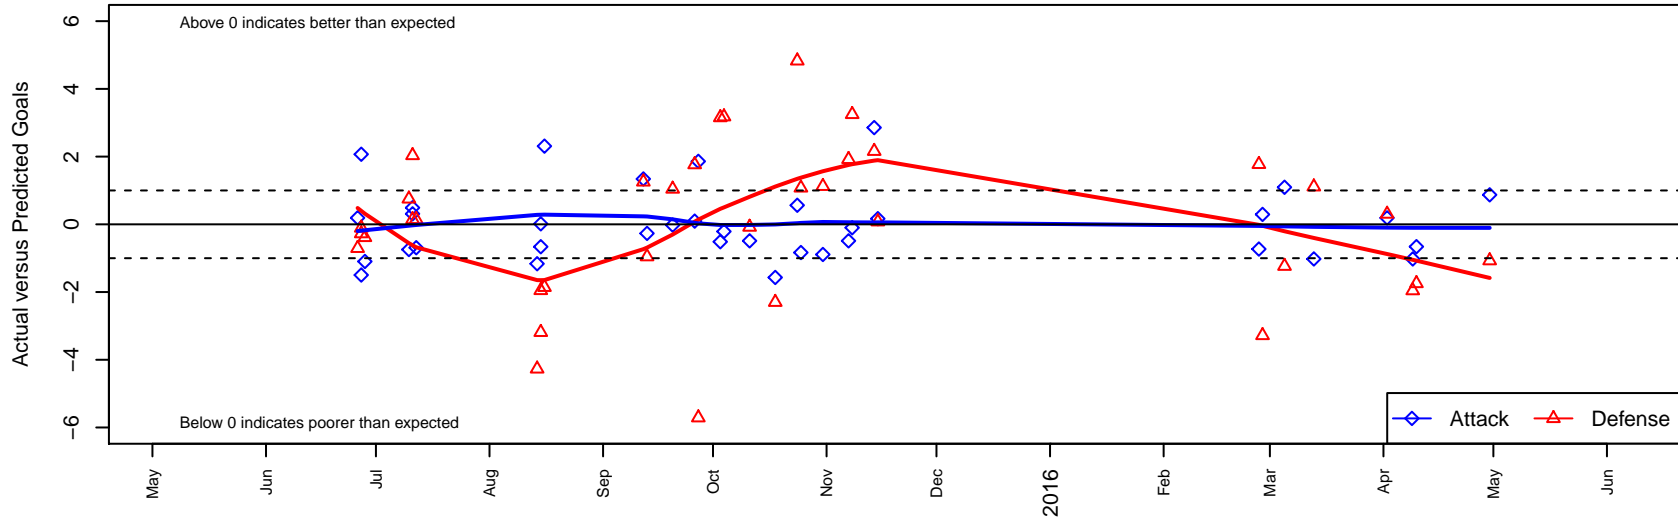

# ETFC Santos Red B04

Eugene Timbers FC  
 Eugene, OR  
 B04 total strength=233  
 attack=0.19 defense=0.11  
 fall league = PTT B04 Div 1 Green  
 spr league = Spr OYS B04 Div 1 White  
 notes= was EMFC

**ETFC Santos Red B04**  
 Dots are actual minus expected GF (blue circles) and GA (red triangles).  
 Blue line is smoothed change in attack strength. Red is smoothed change in defense strength.

**attack and defense variance (black dot)  
relative to other teams  
and top 10 in region**