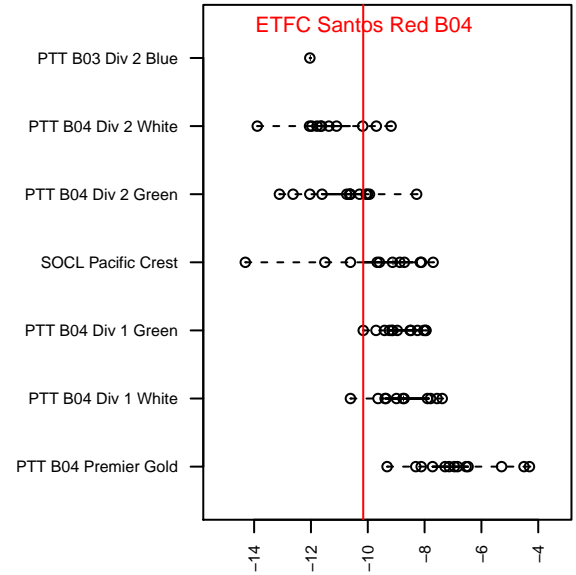

**attack and defense rating
relative to others at age
and all opponents in last 13 months**